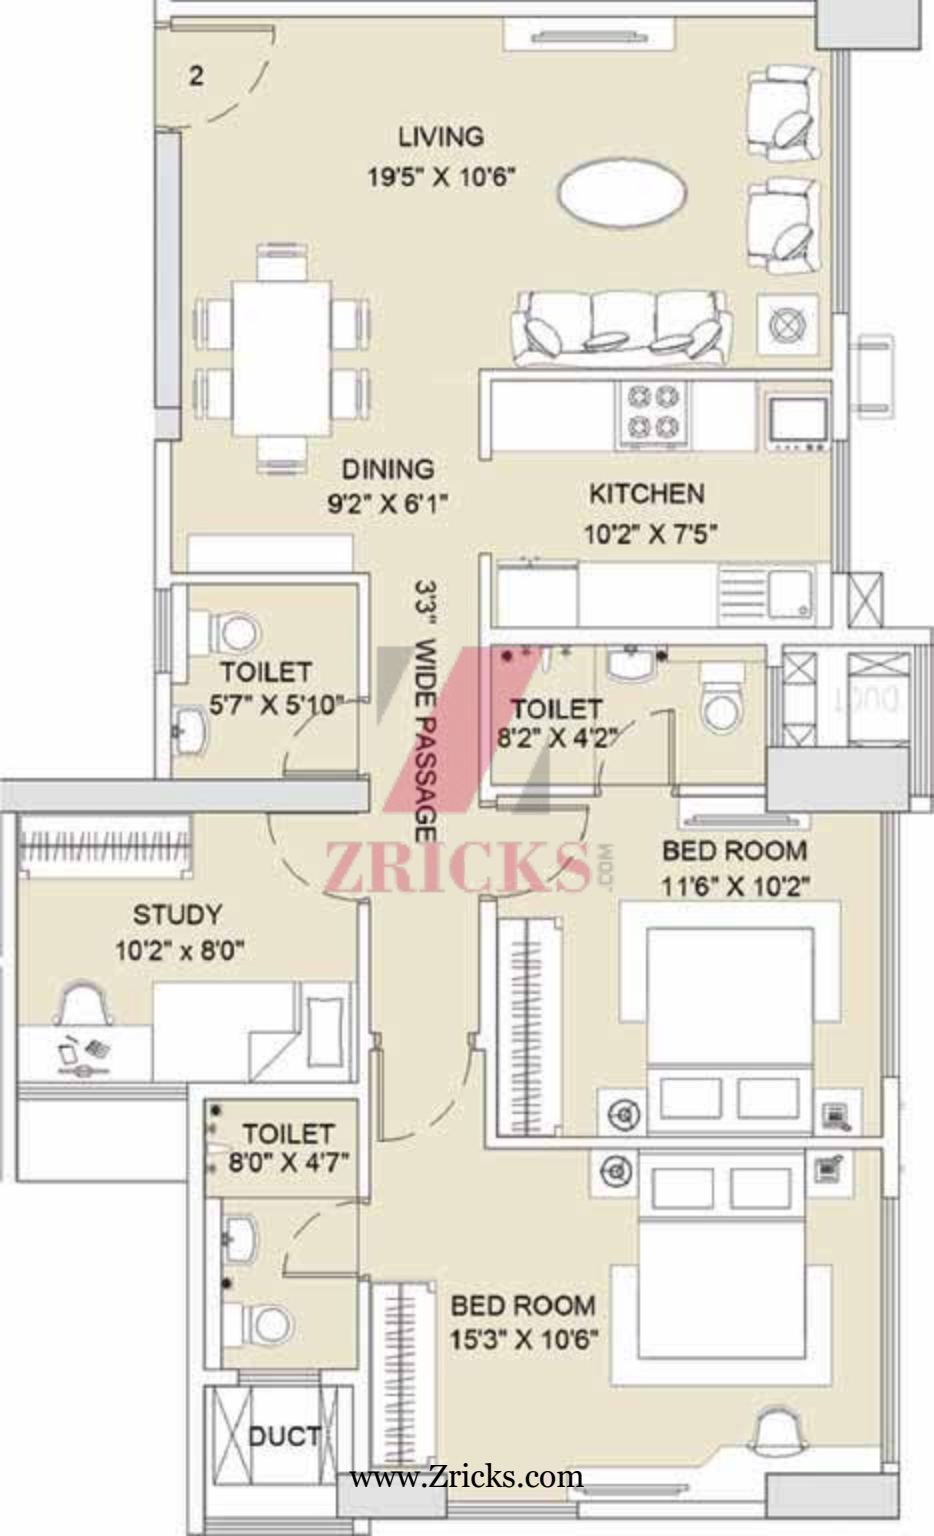

PASS
2.70 X 1.00

BED ROOM
14'9" X 10'0"

KITCHEN
7'4" X 9'6"

BED ROOM
10'2" X 11'0"

ZRICKS.com

BED RM
10'2" X 11'0"

KITCHEN
7'2" X 9'6"

BED RM
10'0" X 14'9"

LIVING
10'5" X 15'1"

TOILET
8'0" X 4'6"

TOILET
7'9" X 4'6"

DINING
11'9" X 8'0"

ZRICKS.COM

2

LIVING
19'5" X 10'6"

DINING
9'2" X 6'1"

KITCHEN
10'2" X 7'5"

TOILET
5'7" X 5'10"

TOILET
8'2" X 4'2"

3.3" WIDE PASSAGE

STUDY
10'2" x 8'0"

BED ROOM
11'6" X 10'2"

TOILET
8'0" X 4'7"

BED ROOM
15'3" X 10'6"

DUCT

ZRICKS

www.Zricks.com

LIVING
19'2" X 10'6"

KITCHEN
10'2" X 7'5"

DINING
9'2" X 6'1"

TOILET
8'2" X 4'2"

TOILET
5'7" X 5'10"