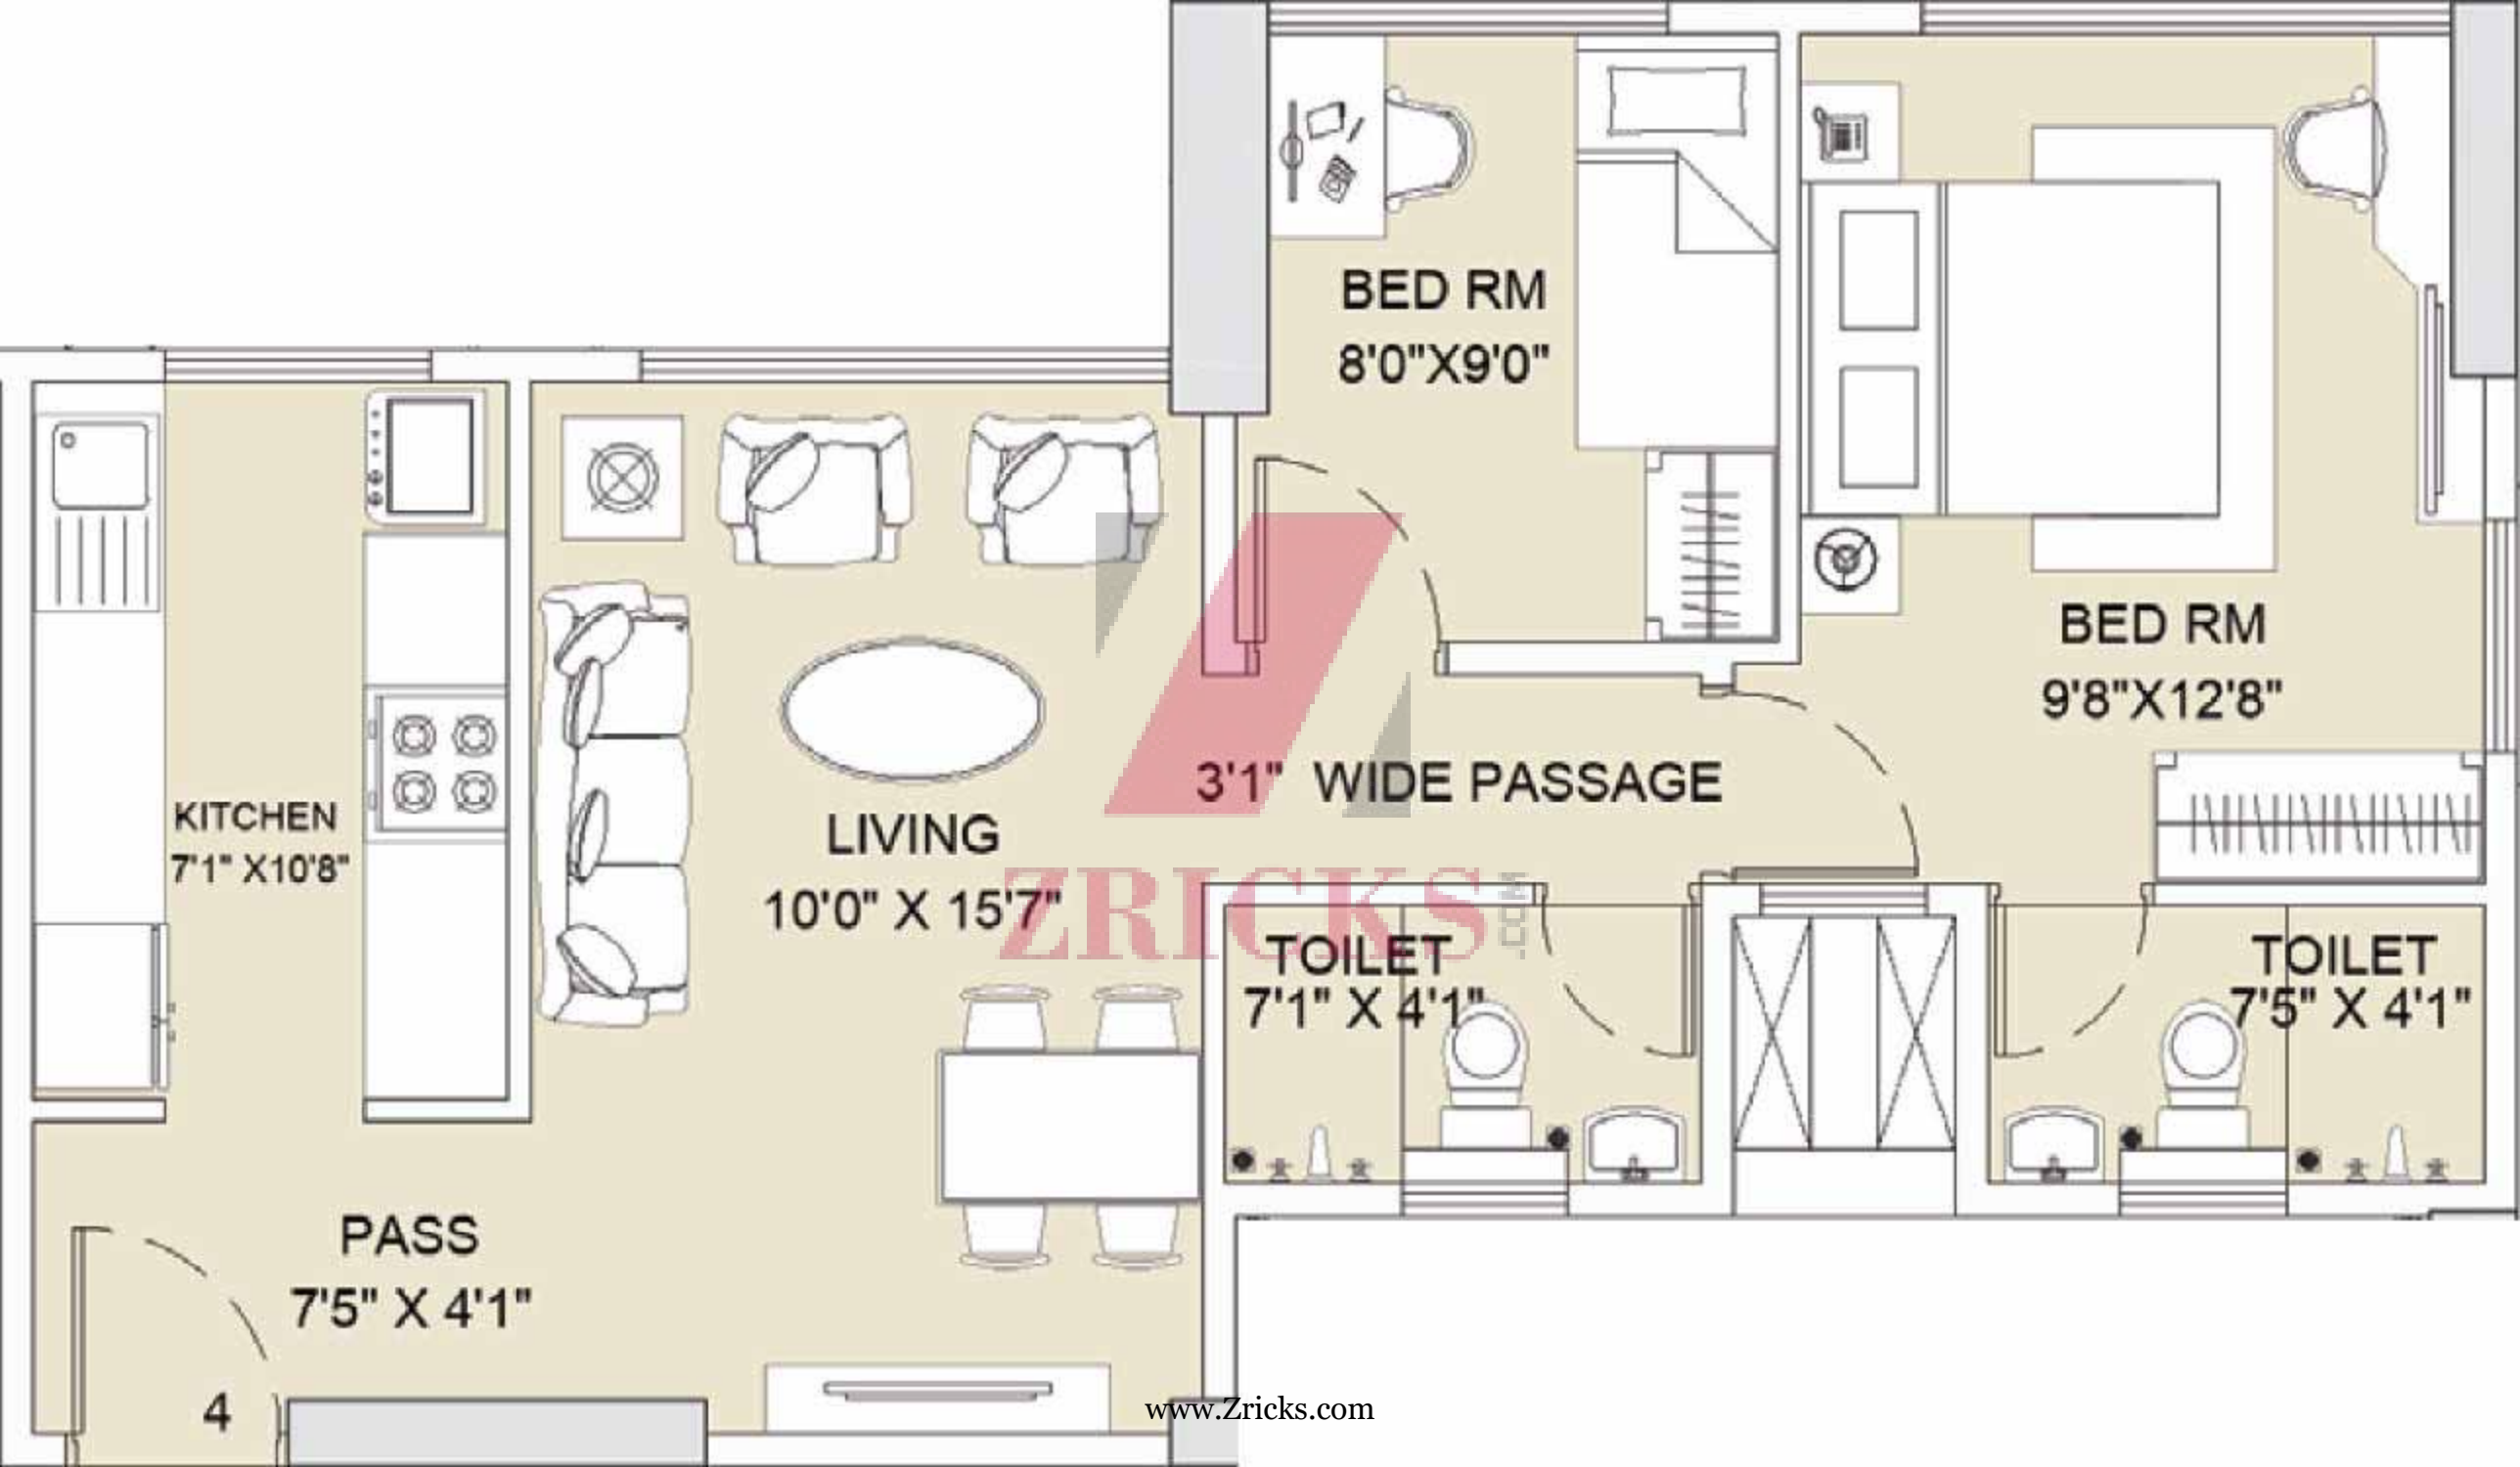

PASS
2.70 X 1.00

BED ROOM
14'9" X 10'0"

KITCHEN
7'4" X 9'6"

BED ROOM
10'2" X 11'0"

ZRICKS.com

BED RM
10'2" X 11'0"

KITCHEN
7'2" X 9'6"

BED RM
10'0" X 14'9"

LIVING
10'5" X 15'1"

TOILET
8'0" X 4'6"

TOILET
7'9" X 4'6"

DINING
11'9" X 8'0"

ZRICKS.COM

2

LIVING
19'5" X 10'6"

DINING
9'2" X 6'1"

KITCHEN
10'2" X 7'5"

TOILET
5'7" X 5'10"

TOILET
8'2" X 4'2"

3.3" WIDE PASSAGE

STUDY
10'2" x 8'0"

BED ROOM
11'6" X 10'2"

TOILET
8'0" X 4'7"

BED ROOM
15'3" X 10'6"

DUCT

ZRICKS

www.Zricks.com

LIVING
19'2" X 10'6"

KITCHEN
10'2" X 7'5"

DINING
9'2" X 6'1"

TOILET
8'2" X 4'2"

TOILET
5'7" X 5'10"