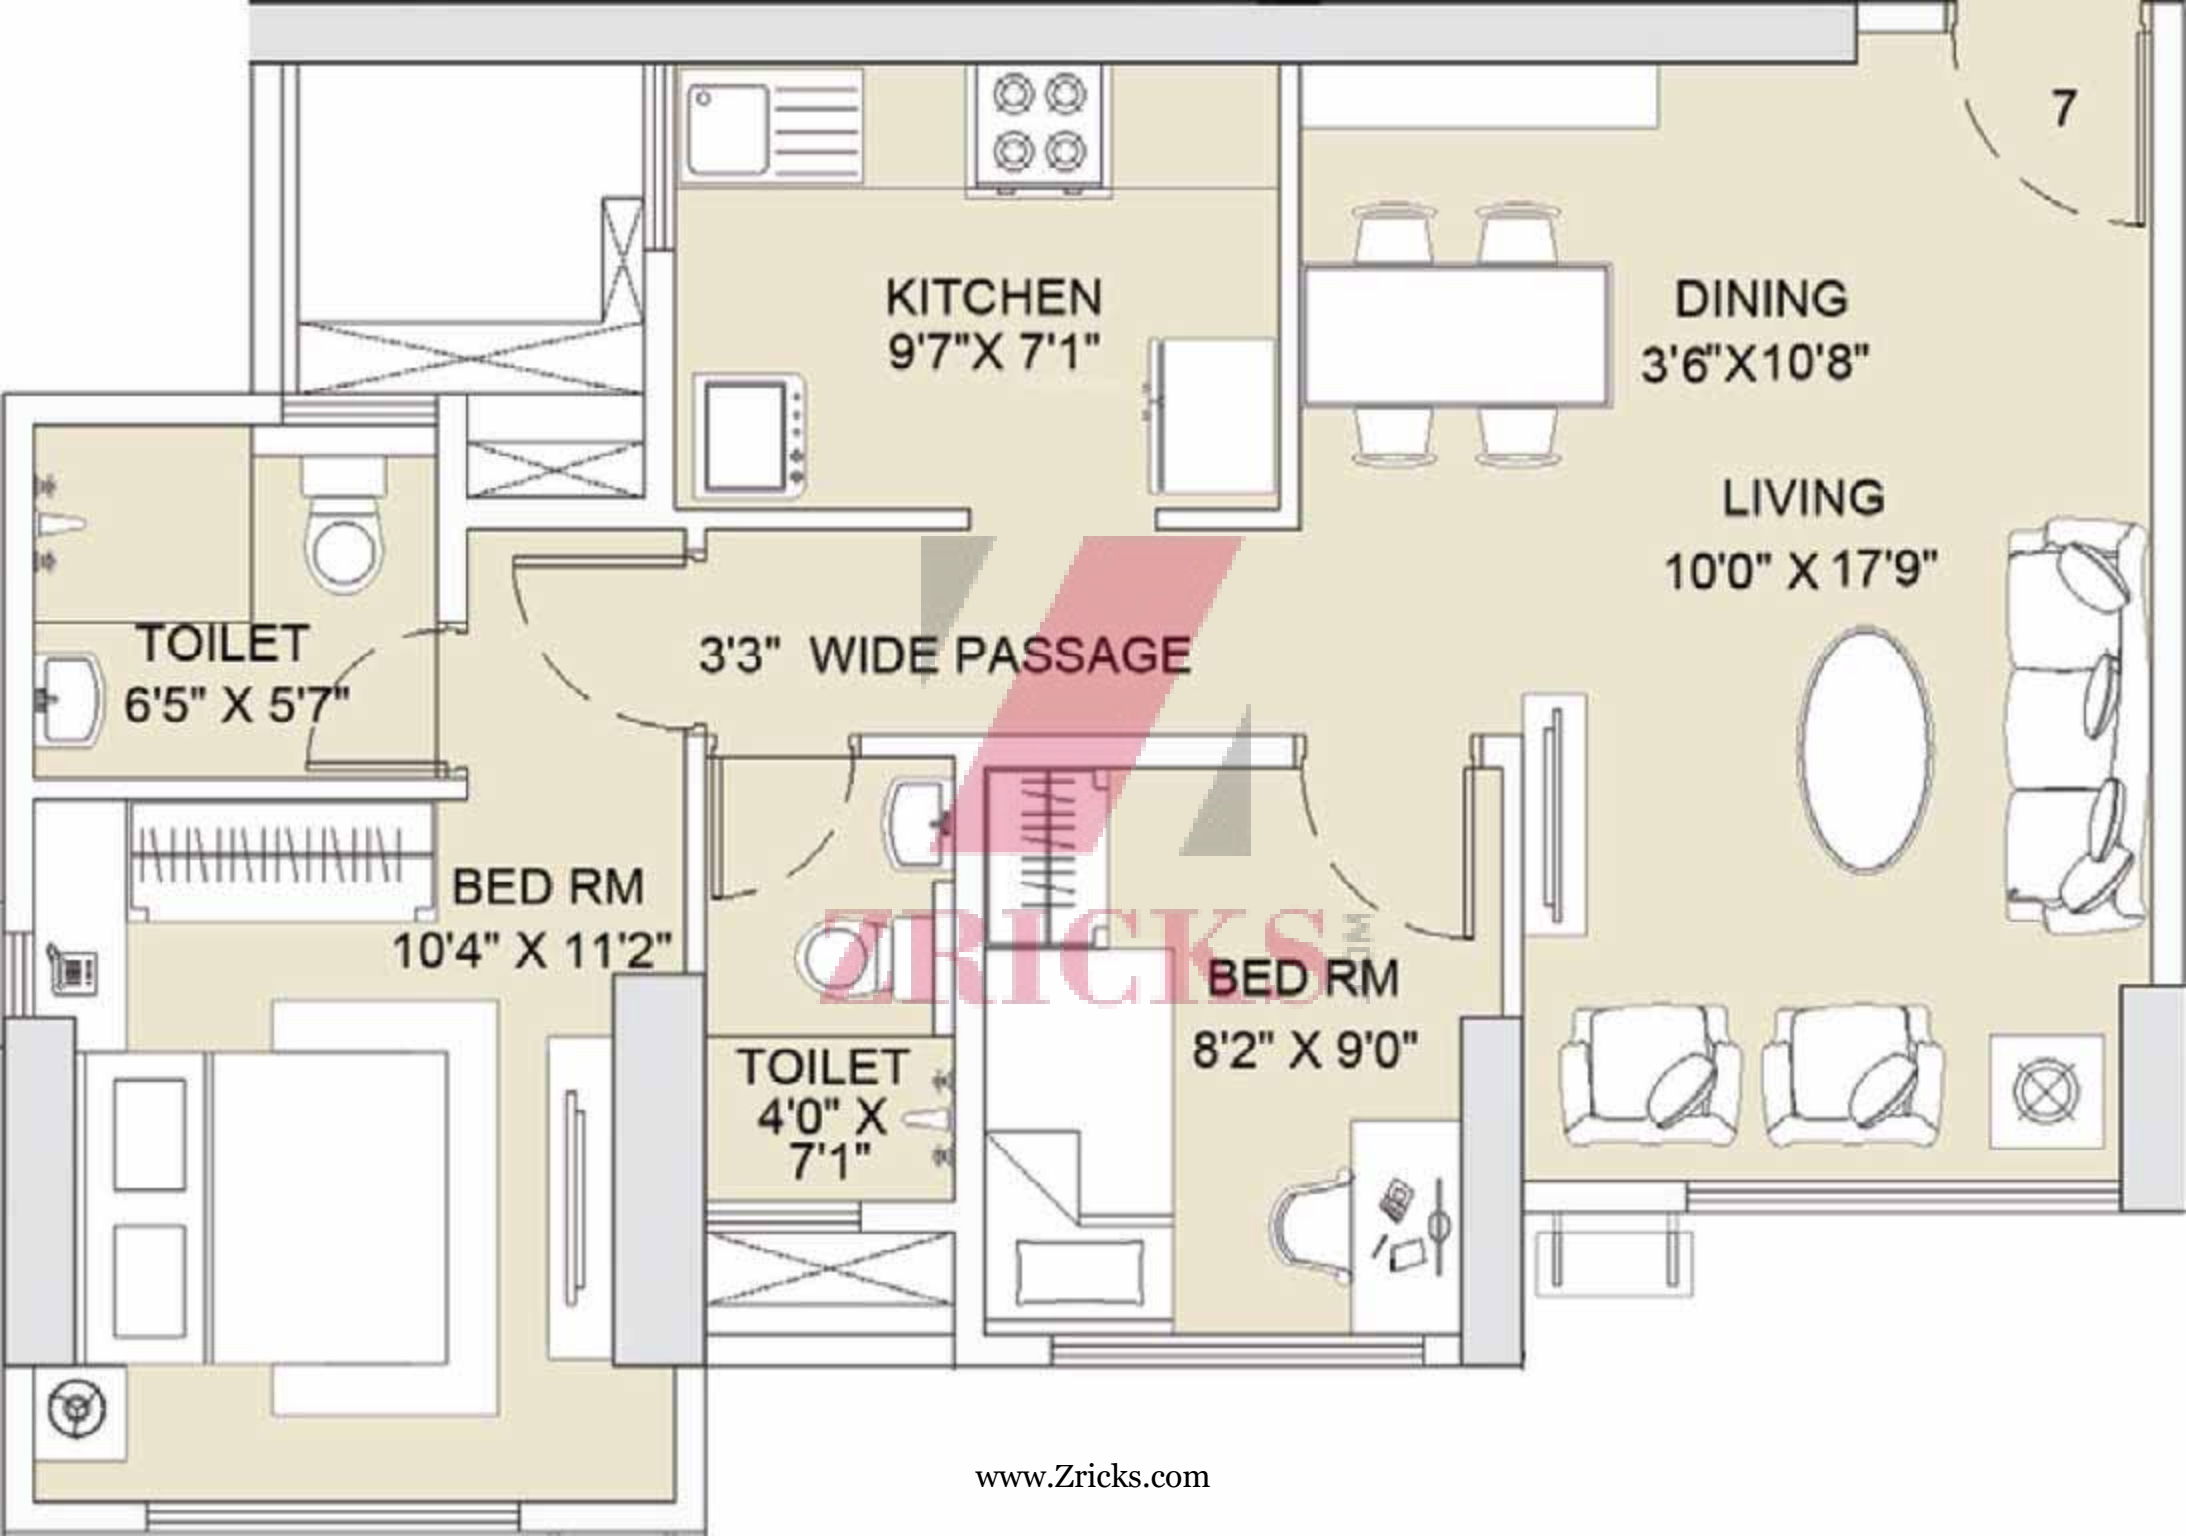

LIVING
10'5" X 15'1"

TOILET
8'0" X 4'6"

TOILET
7'9" X 4'6"

DINING
11'9" X 8'0"

ZRICKS.COM

2

LIVING
19'5" X 10'6"

DINING
9'2" X 6'1"

KITCHEN
10'2" X 7'5"

TOILET
5'7" X 5'10"

TOILET
8'2" X 4'2"

3.3" WIDE PASSAGE

STUDY
10'2" x 8'0"

BED ROOM
11'6" X 10'2"

TOILET
8'0" X 4'7"

BED ROOM
15'3" X 10'6"

DUCT

ZRICKS

www.Zricks.com

LIVING
19'2" X 10'6"

KITCHEN
10'2" X 7'5"

DINING
9'2" X 6'1"

TOILET
8'2" X 4'2"

TOILET
5'7" X 5'10"

BED ROOM
11'6" X 10'2"

STUDY
8'2" X 9'9"

3.3" WIDE PASSAGE

BED ROOM
15'3" X 10'6"

TOILET
4'7" X
8'2"

30.00 MT. WIDE D.P. ROAD

13.40 MT. WIDE D.P. ROAD

www.Zricks.com