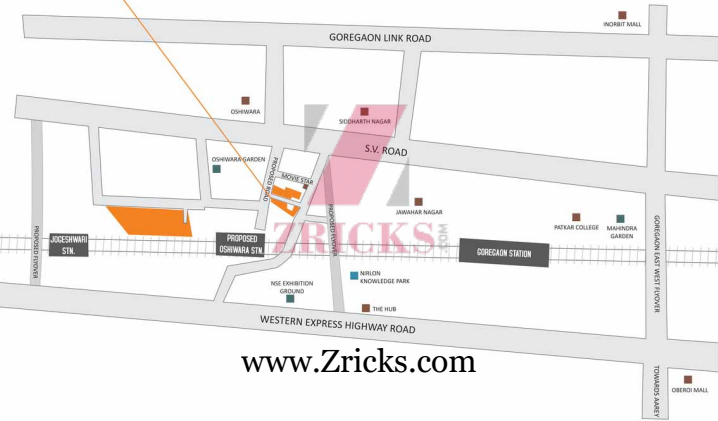

SunteckCity Avenue-2

Location Map

Sunteck City, Nahar Singh Estate, Ram Mandir Road, Off. S.V. Road, Mumbai

www.Zricks.com