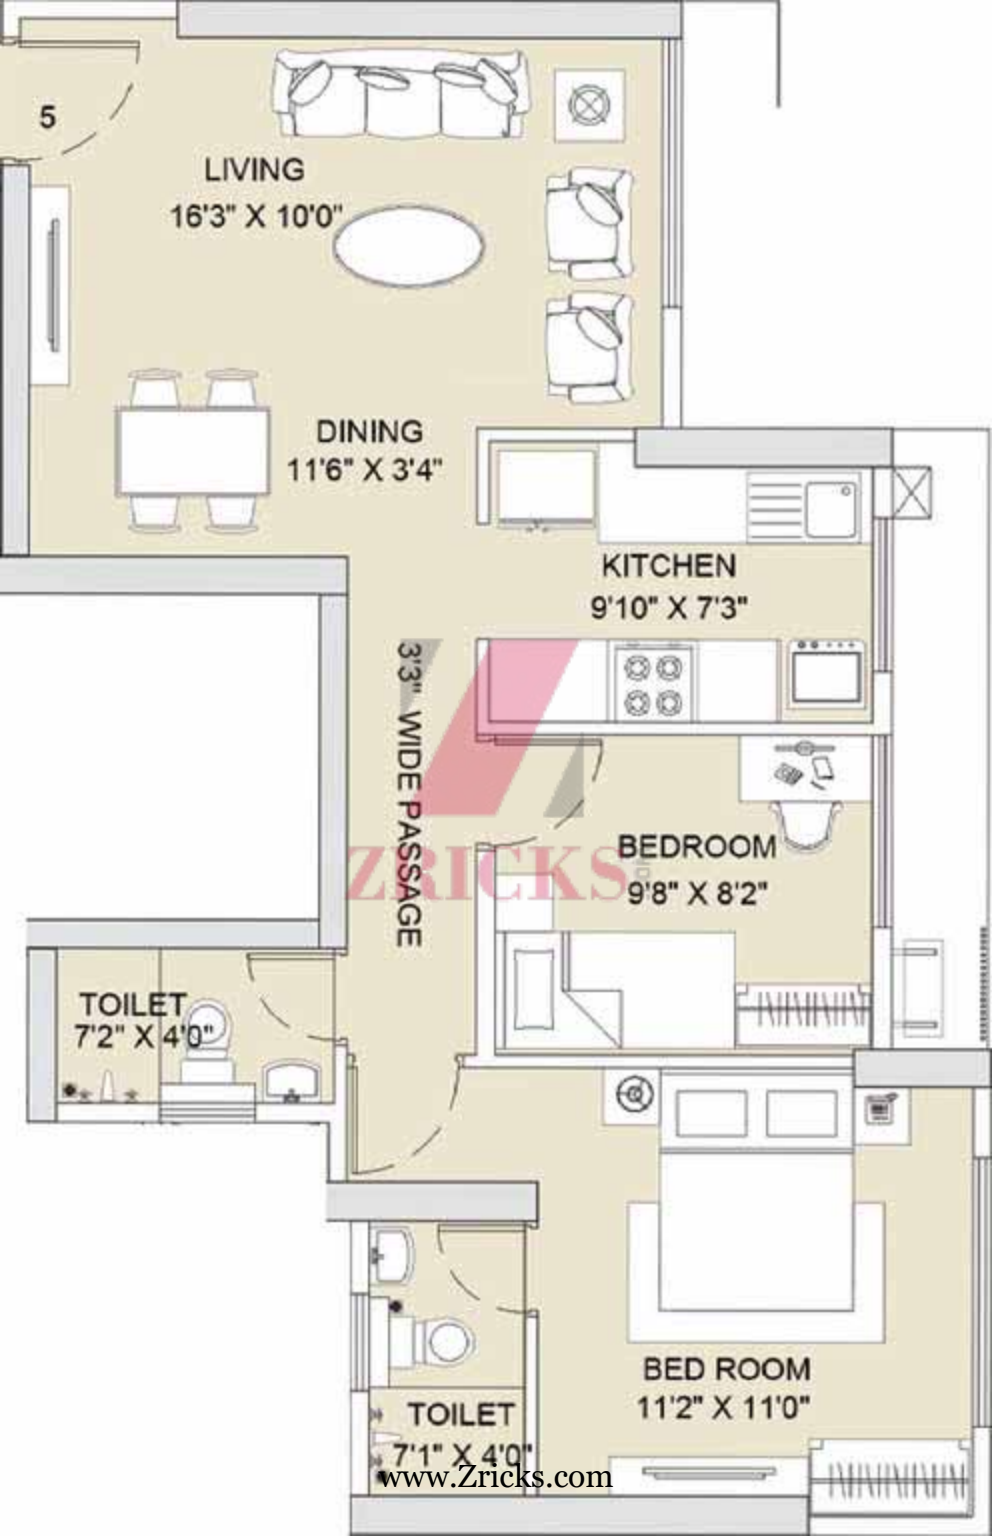

PASS
2.70 X 1.00

BED ROOM
14'9" X 10'0"

KITCHEN
7'4" X 9'6"

BED ROOM
10'2" X 11'0"

ZRICKS.com

BED RM
10'2" X 11'0"

KITCHEN
7'2" X 9'6"

BED RM
10'0" X 14'9"

LIVING
10'5" X 15'1"

TOILET
8'0" X 4'6"

TOILET
7'9" X 4'6"

DINING
11'9" X 8'0"

ZRICKS.COM

2

LIVING
19'5" X 10'6"

DINING
9'2" X 6'1"

KITCHEN
10'2" X 7'5"

TOILET
5'7" X 5'10"

TOILET
8'2" X 4'2"

3.3" WIDE PASSAGE

STUDY
10'2" x 8'0"

BED ROOM
11'6" X 10'2"

TOILET
8'0" X 4'7"

BED ROOM
15'3" X 10'6"

DUCT

ZRICKS

www.Zricks.com

LIVING
19'2" X 10'6"

KITCHEN
10'2" X 7'5"

DINING
9'2" X 6'1"

TOILET
8'2" X 4'2"

TOILET
5'7" X 5'10"