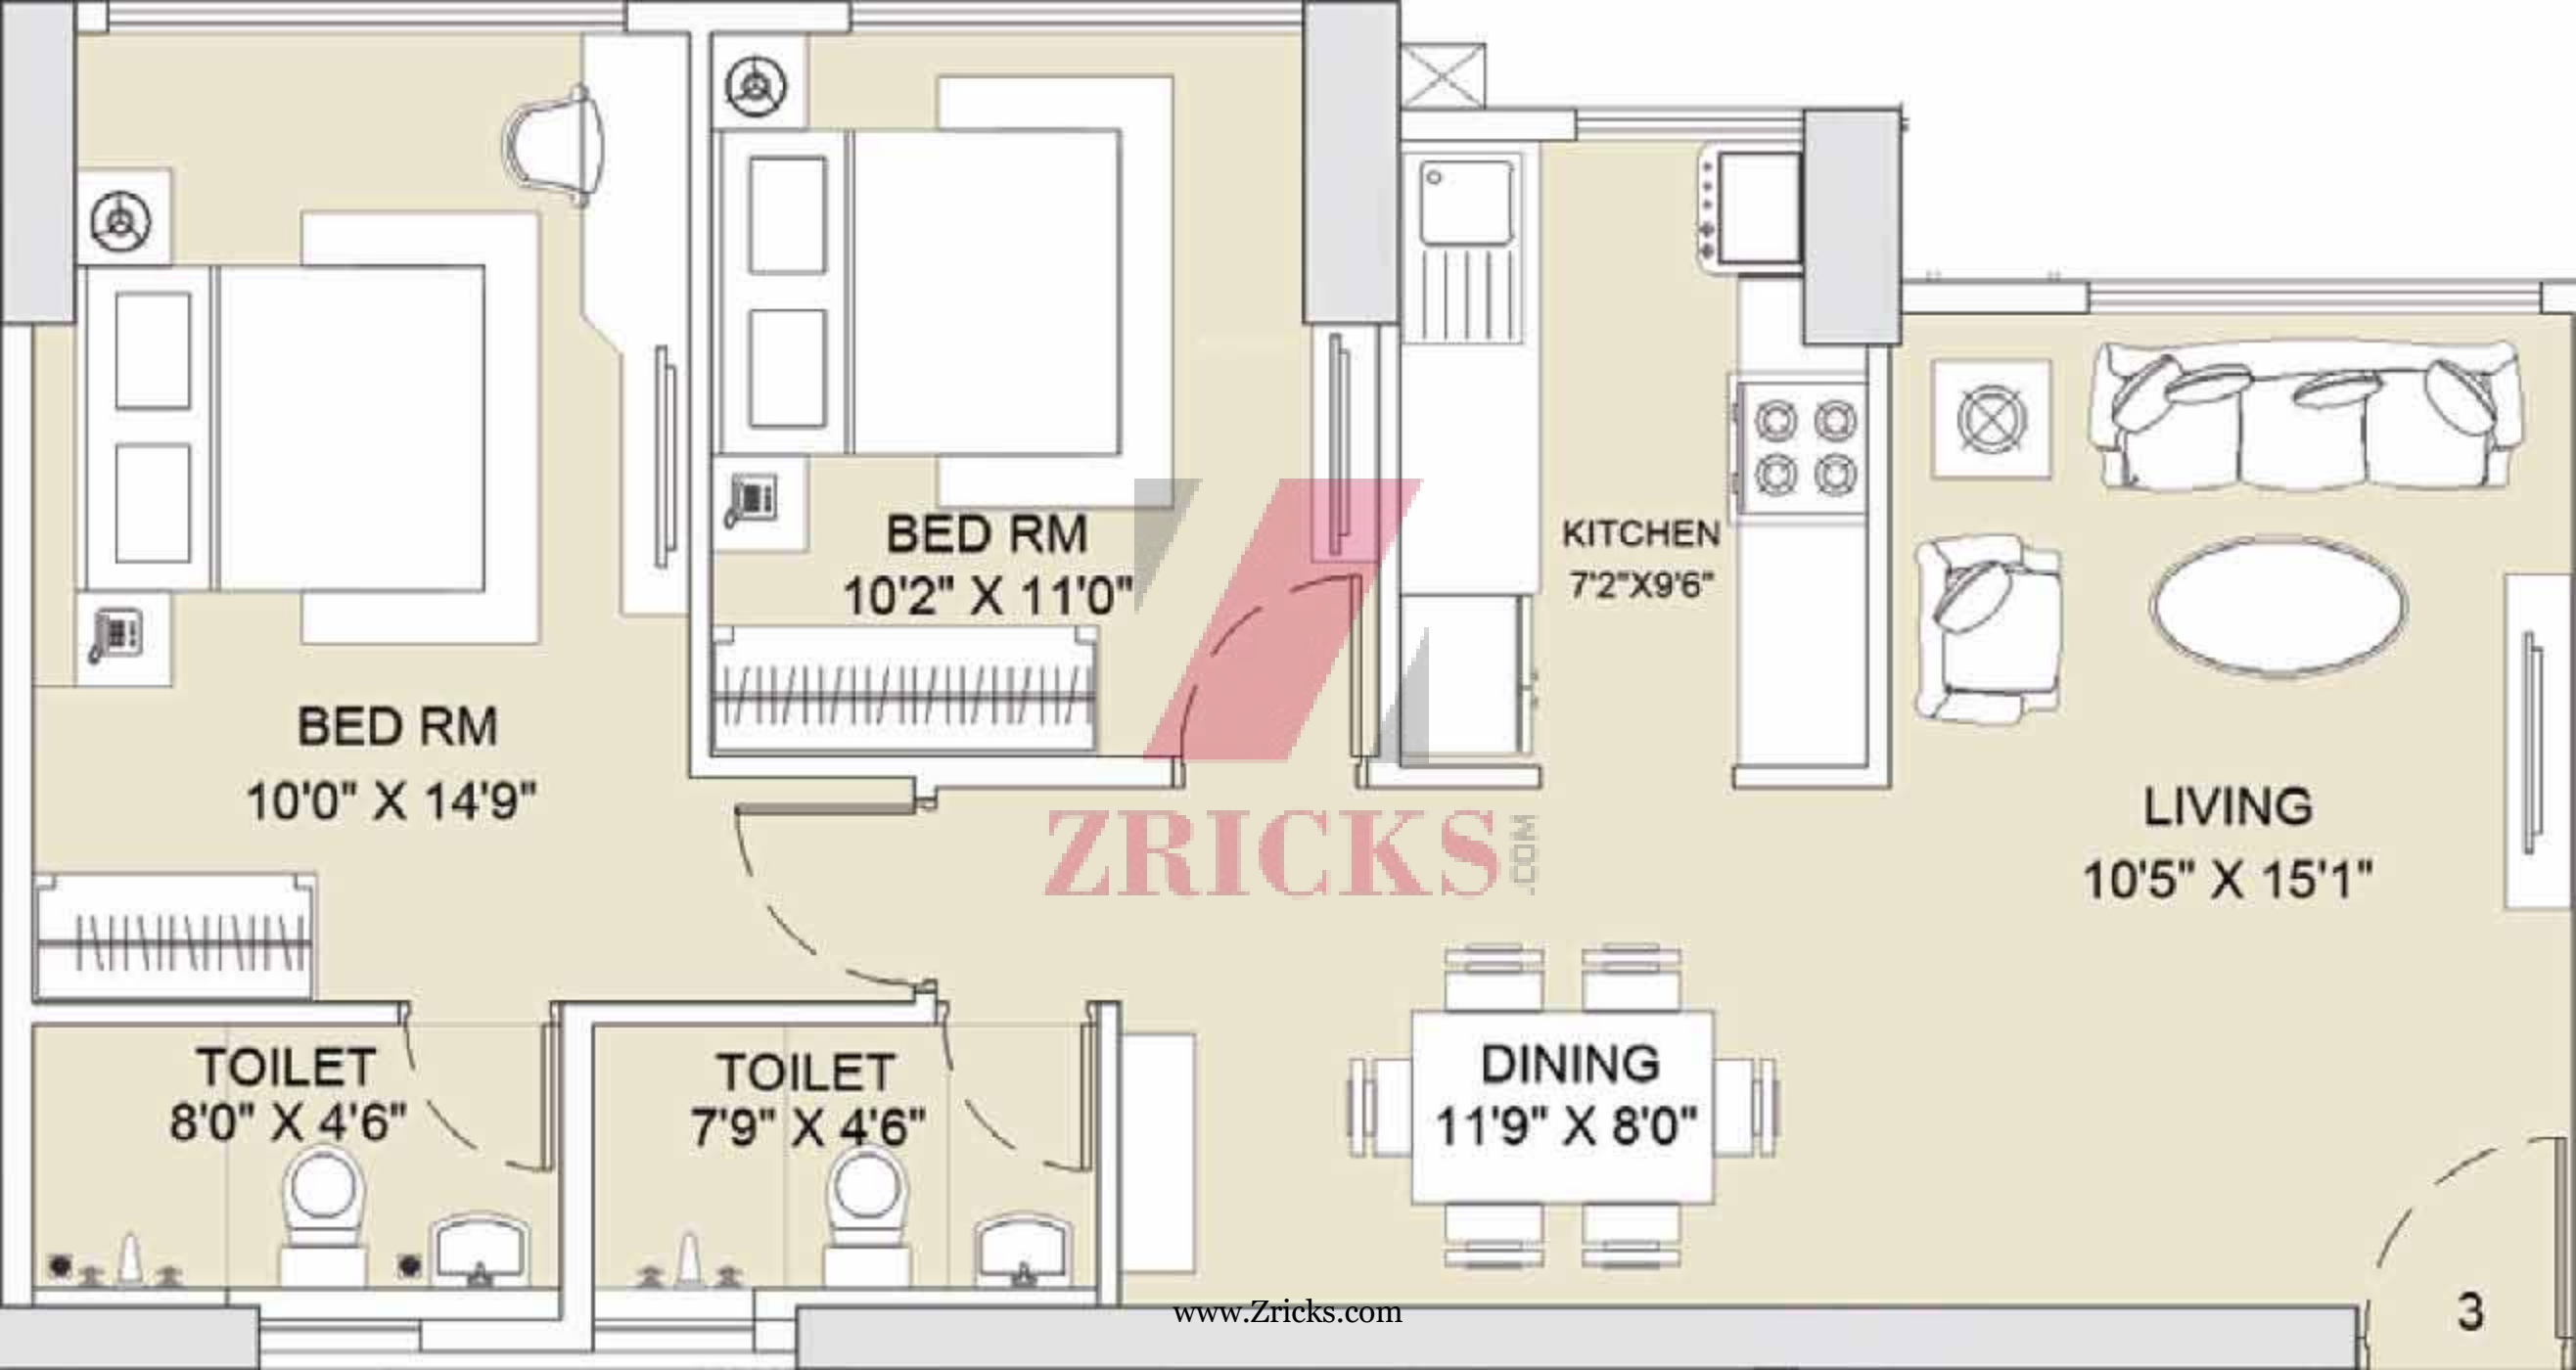

BED RM
10'2" X 11'0"

KITCHEN
7'2" X 9'6"

BED RM
10'0" X 14'9"

LIVING
10'5" X 15'1"

TOILET
8'0" X 4'6"

TOILET
7'9" X 4'6"

DINING
11'9" X 8'0"

ZRICKS.COM