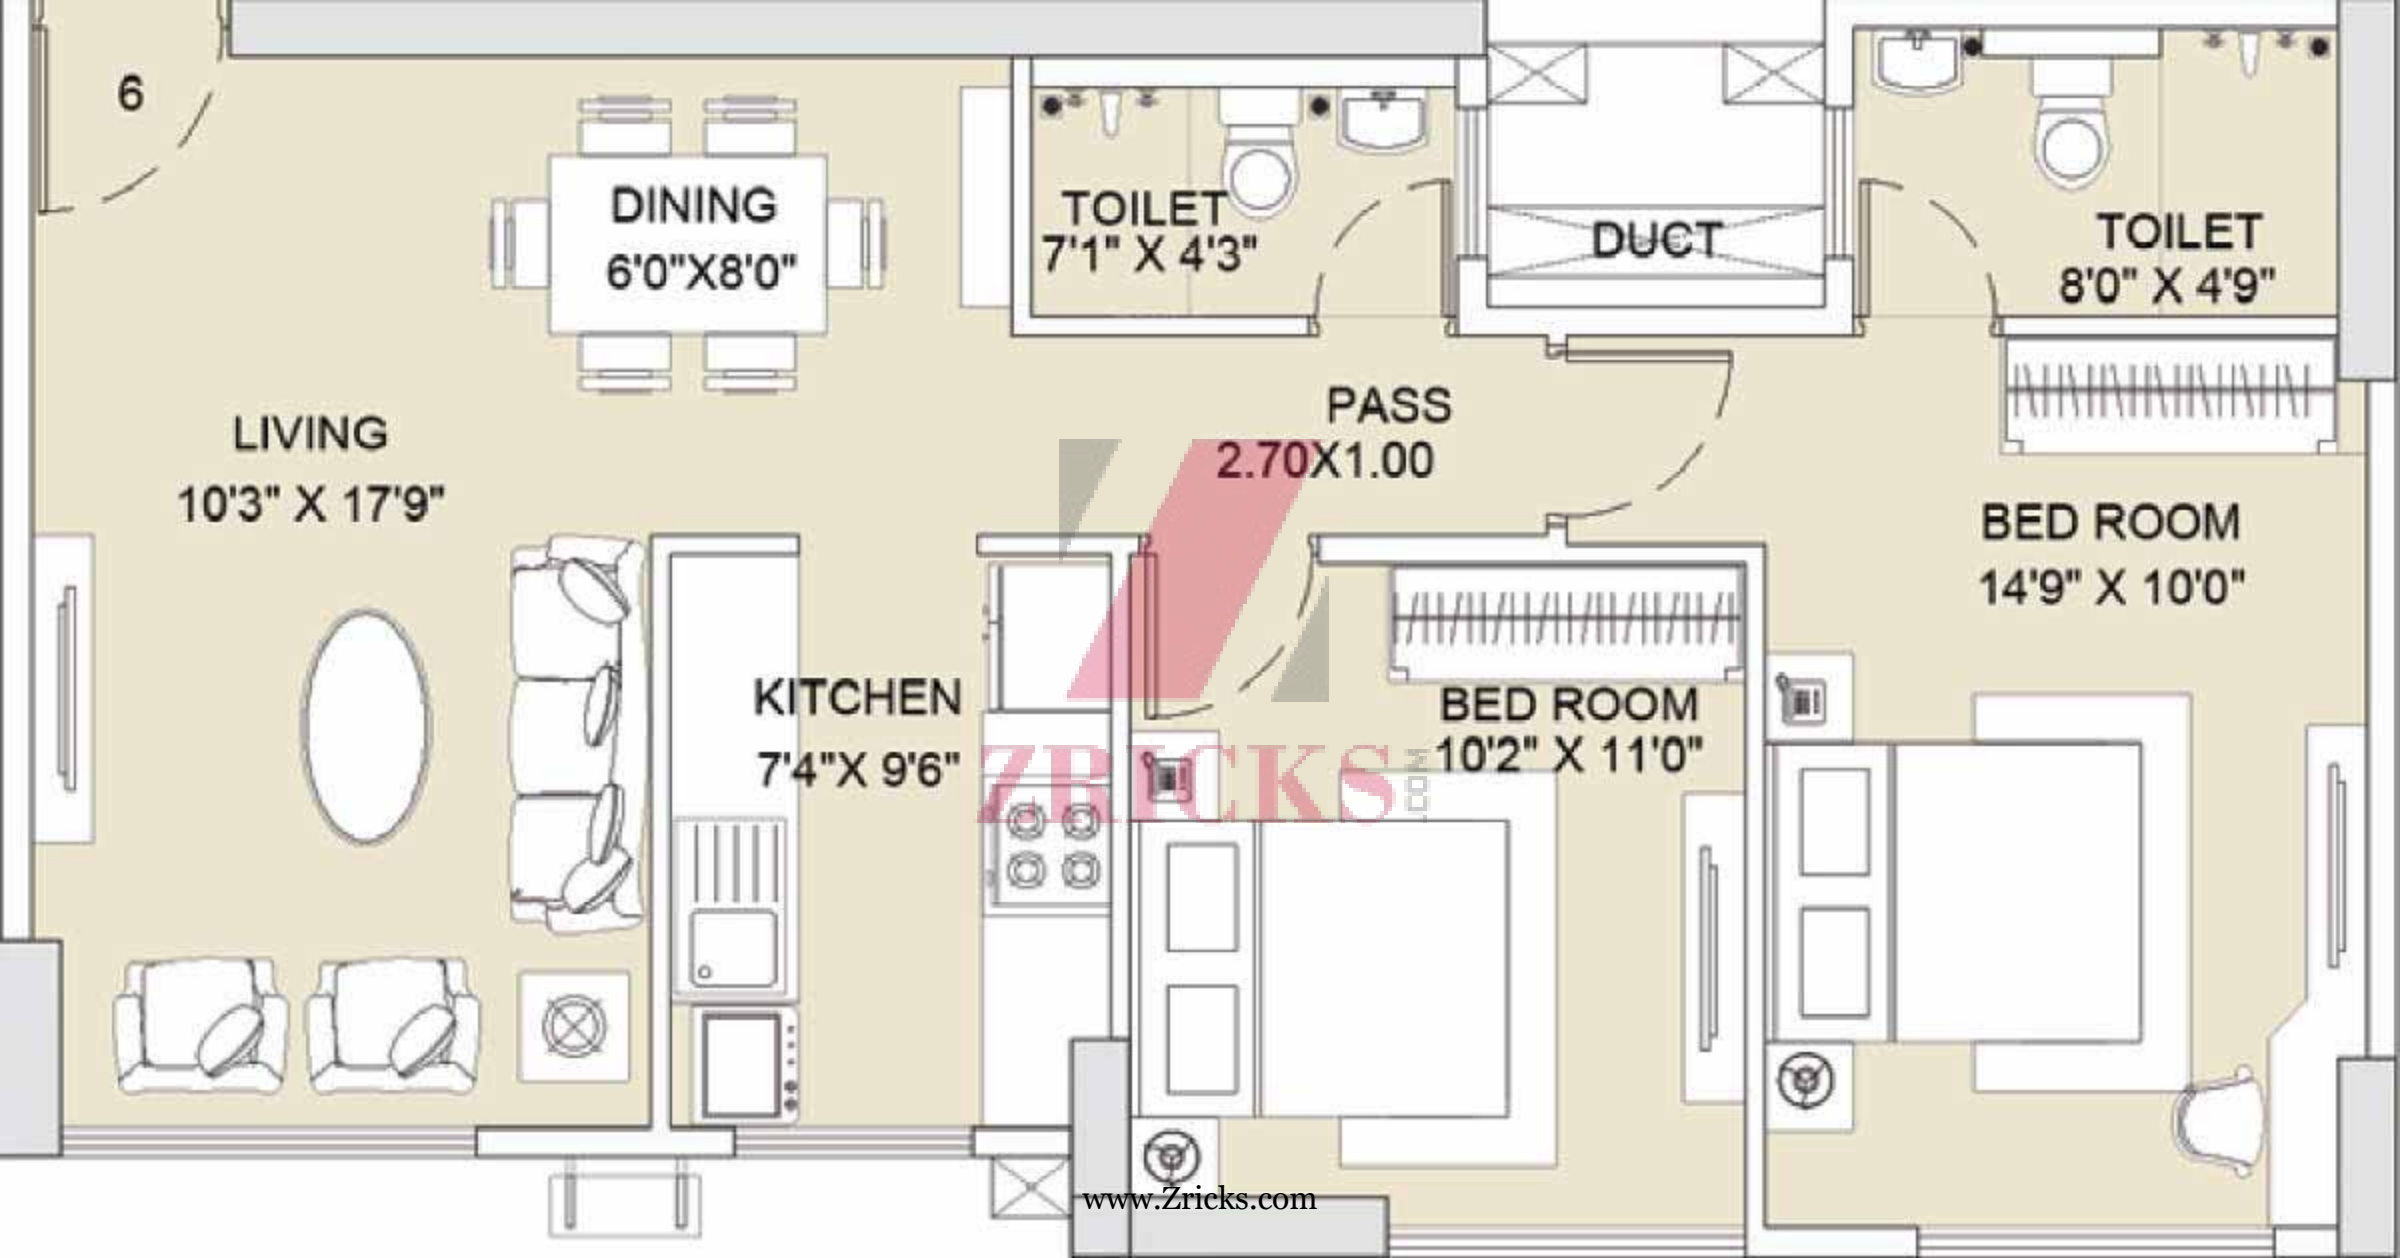

6

DINING
6'0" X 8'0"

TOILET
7'1" X 4'3"

DUCT

TOILET
8'0" X 4'9"

LIVING
10'3" X 17'9"

PASS
2.70 X 1.00

BED ROOM
14'9" X 10'0"

KITCHEN
7'4" X 9'6"

BED ROOM
10'2" X 11'0"

ZRICKS.com